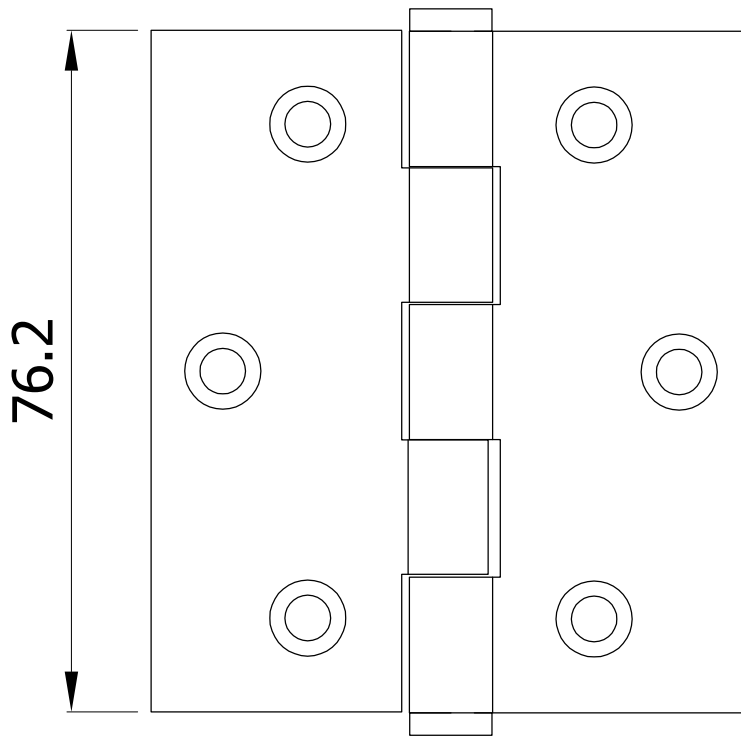

PRODUCT :- DH123S

TOP VIEW

FRONT VIEW

CHECKED BY:- _____

APPROVED BY :- _____

DATE:- 03-08-2016, REV.NO.:- 00

ALL DIMENSIONS ARE IN MM.

ALL DIMENSIONS ARE APPROX.