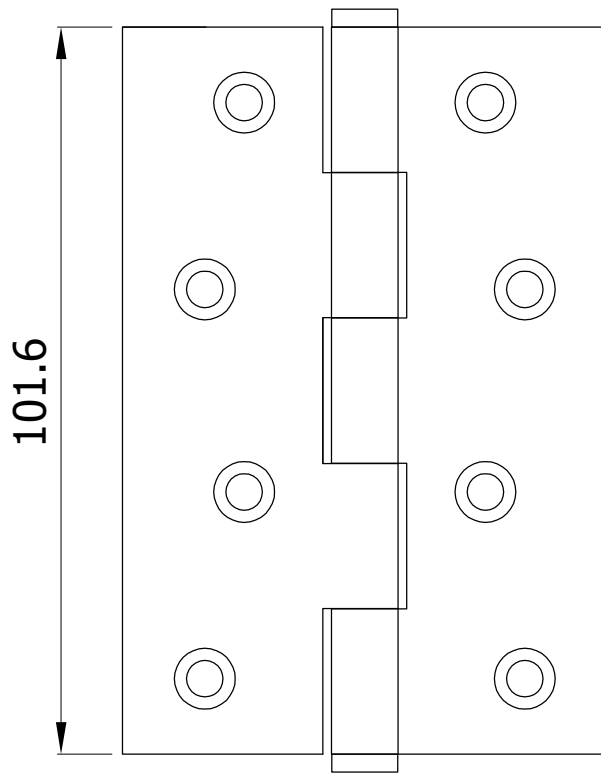

**PRODUCT :- DH124S**

TOP VIEW

FRONT VIEW

CHECKED BY:- \_\_\_\_\_

APPROVED BY :- \_\_\_\_\_

DATE:- 03-08-2016, REV.NO.:- 00

ALL DIMENSIONS ARE IN MM.

ALL DIMENSIONS ARE APPROX.