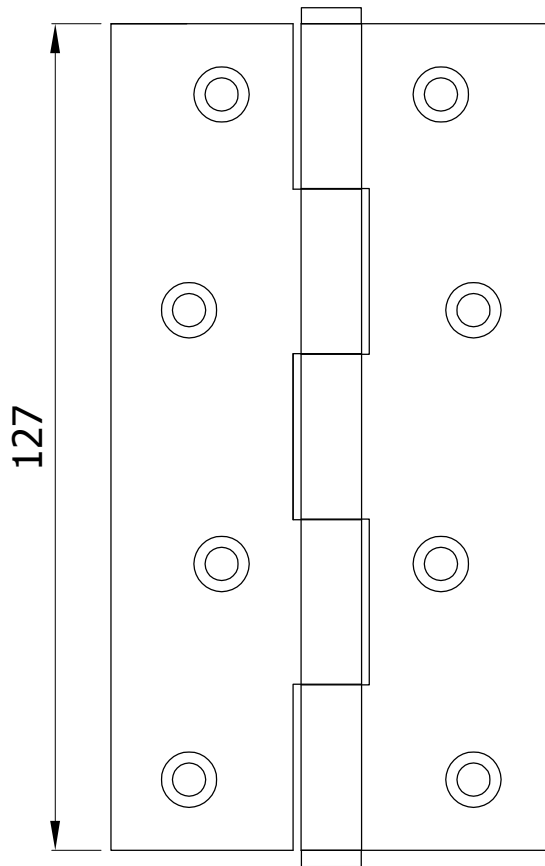

PRODUCT :- DH125S

TOP VIEW

FRONT VIEW

CHECKED BY:- _____

APPROVED BY :- _____

DATE:- 03-08-2016, REV.NO.:- 00

ALL DIMENSIONS ARE IN MM.

ALL DIMENSIONS ARE APPROX.