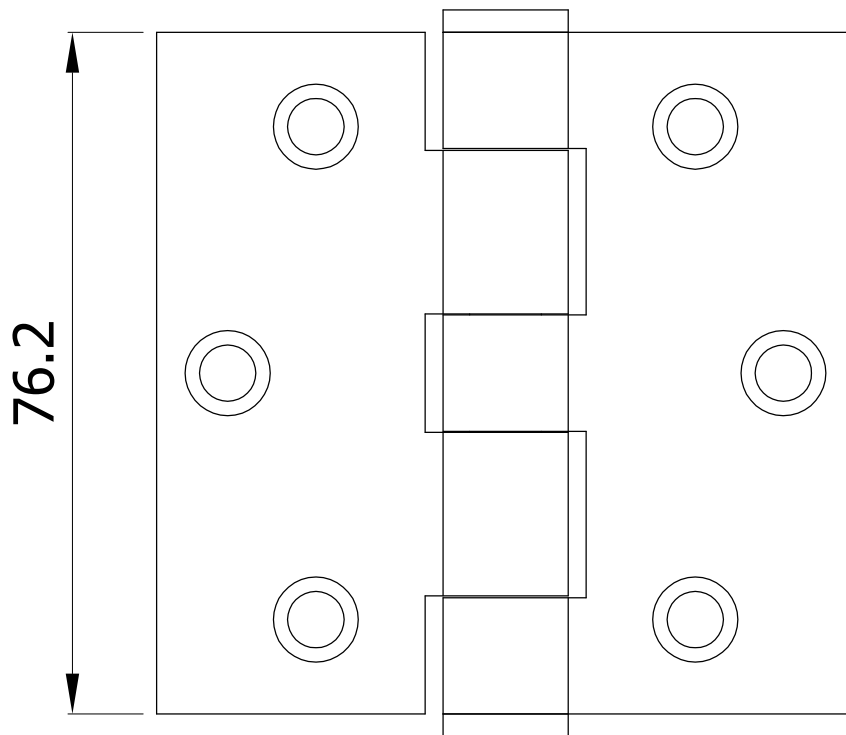

PRODUCT :- DH133S

TOP VIEW

FRONT VIEW

CHECKED BY:- \_\_\_\_\_

APPROVED BY :- \_\_\_\_\_

DATE:- 03-08-2016, REV.NO.:- 00

ALL DIMENSIONS ARE IN MM.

ALL DIMENSIONS ARE APPROX.