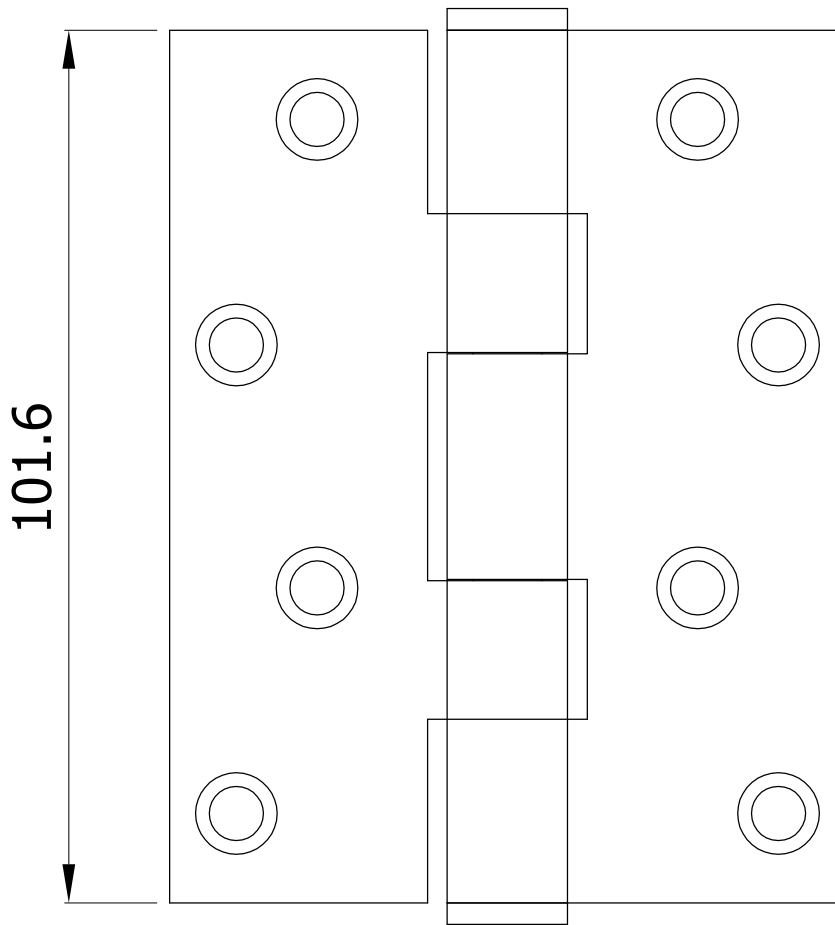

PRODUCT :- DH134S

TOP VIEW

FRONT VIEW

CHECKED BY:- \_\_\_\_\_

APPROVED BY :- \_\_\_\_\_

DATE:- 03-08-2016, REV.NO.:- 00

ALL DIMENSIONS ARE IN MM.

ALL DIMENSIONS ARE APPROX.