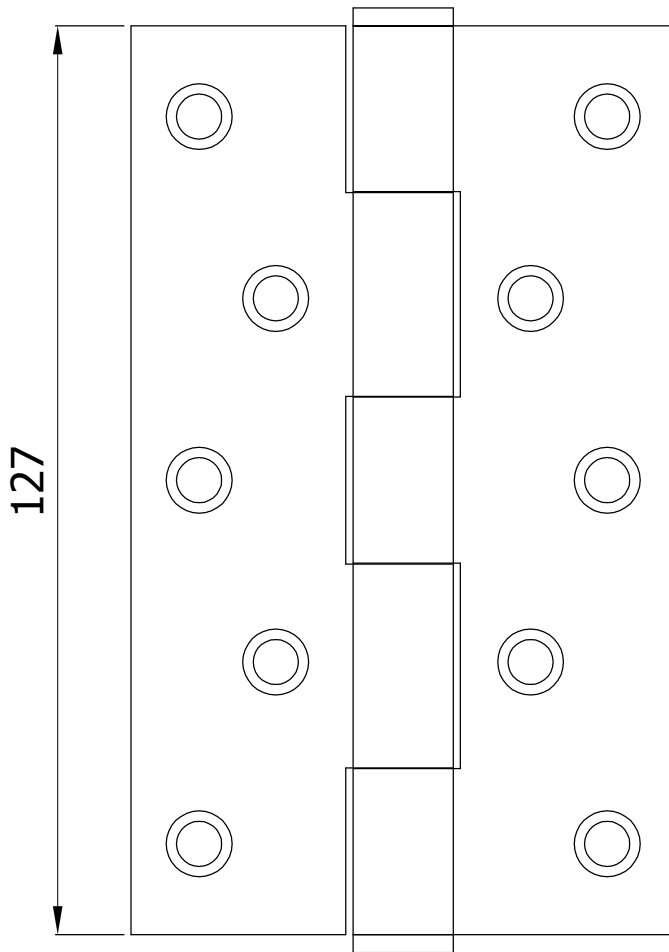

**PRODUCT :- DH135S**

TOP VIEW

FRONT VIEW

CHECKED BY:- \_\_\_\_\_  
APPROVED BY :- \_\_\_\_\_  
DATE:- 03-08-2016, REV.NO.:- 00  
ALL DIMENSIONS ARE IN MM.  
ALL DIMENSIONS ARE APPROX.