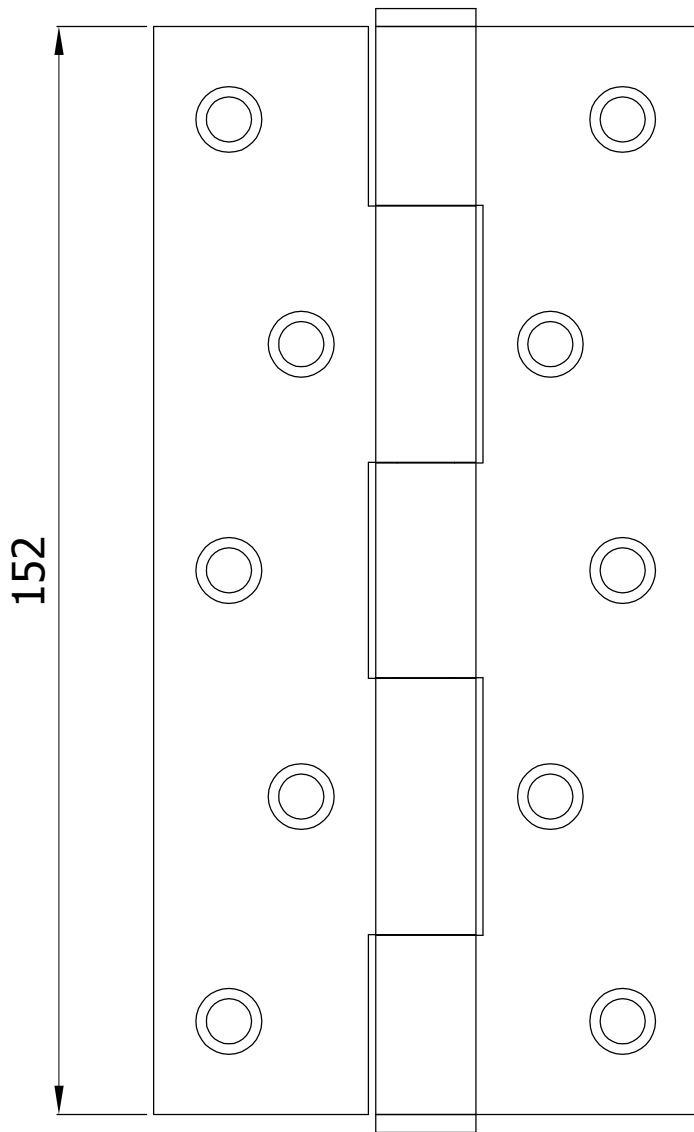

PRODUCT :- DH136S

TOP VIEW

FRONT VIEW

CHECKED BY:- _____

APPROVED BY :- _____

DATE:- 03-08-2016, REV.NO.:- 00

ALL DIMENSIONS ARE IN MM.

ALL DIMENSIONS ARE APPROX.