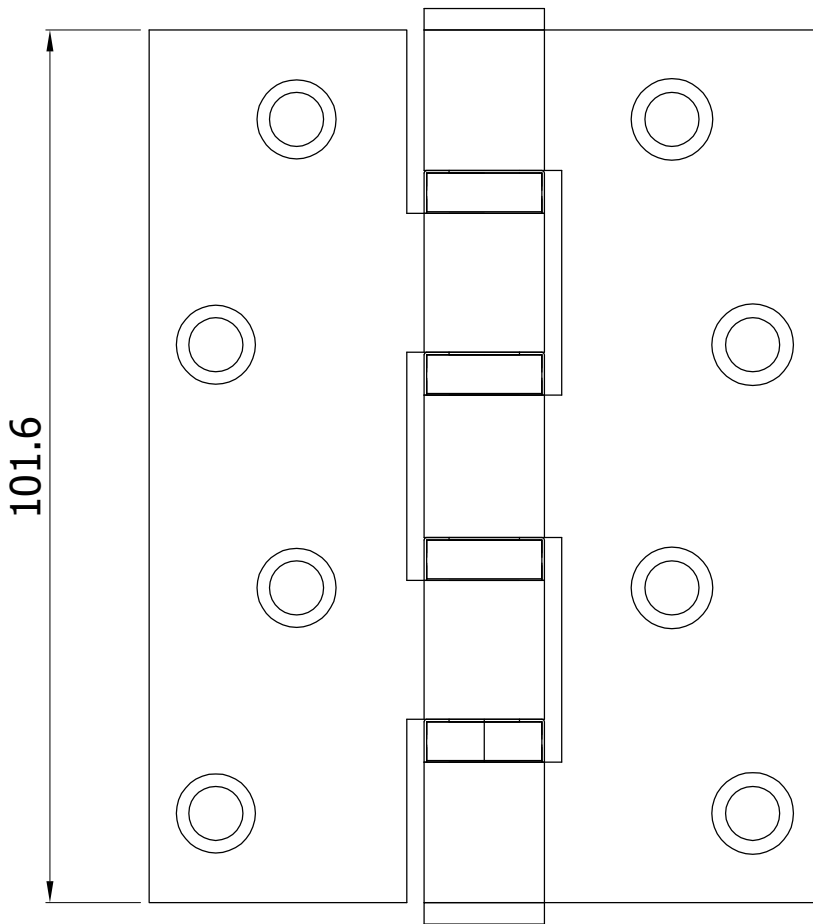

PRODUCT :- DH234S

TOP VIEW

FRONT VIEW

CHECKED BY:- _____

APPROVED BY :- _____

DATE:- 03-08-2016, REV.NO.:- 00

ALL DIMENSIONS ARE IN MM.

ALL DIMENSIONS ARE APPROX.