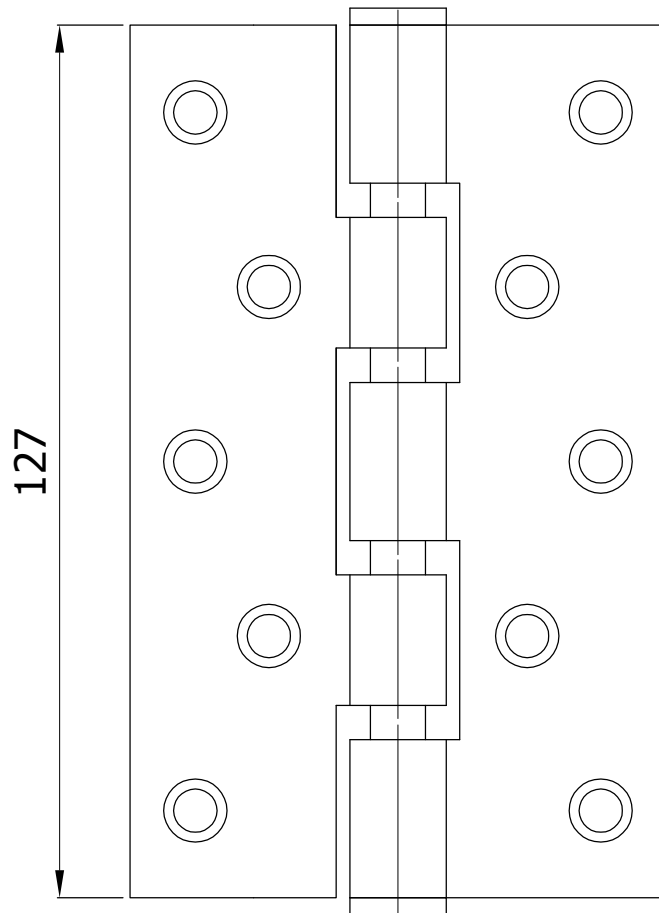

PRODUCT :- DH235S

TOP VIEW

FRONT VIEW

CHECKED BY:- _____

APPROVED BY :- _____

DATE:- 03-08-2016, REV.NO.:- 00

ALL DIMENSIONS ARE IN MM.

ALL DIMENSIONS ARE APPROX.