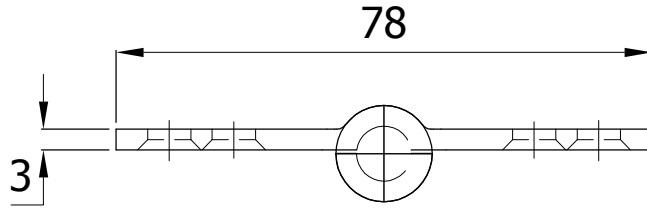

PRODUCT :- DH235S

TOP VIEW

FRONT VIEW

CHECKED BY:- _____

APPROVED BY :- _____

DATE:- 03-08-2016, REV.NO.:- 00

ALL DIMENSIONS ARE IN MM.

ALL DIMENSIONS ARE APPROX.