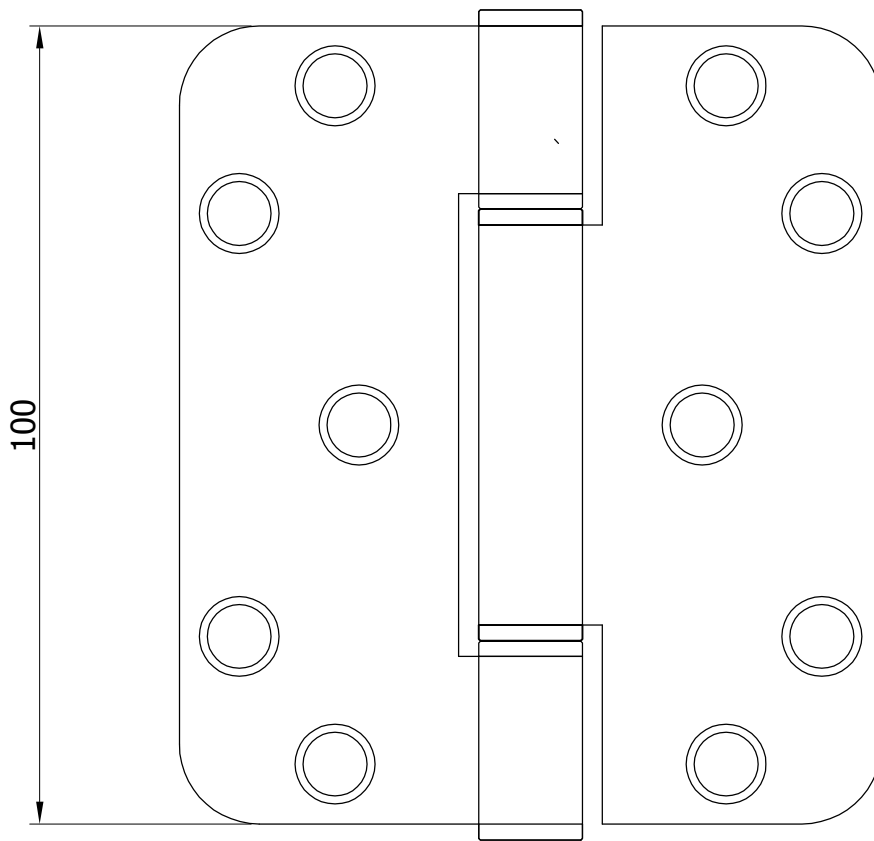

PRODUCT :- DH51RS

TOP VIEW

FRONT VIEW

CHECKED BY:- _____

APPROVED BY :- _____

DATE:- 03-08-2016, REV.NO.:- 00

ALL DIMENSIONS ARE IN MM.

ALL DIMENSIONS ARE APPROX.