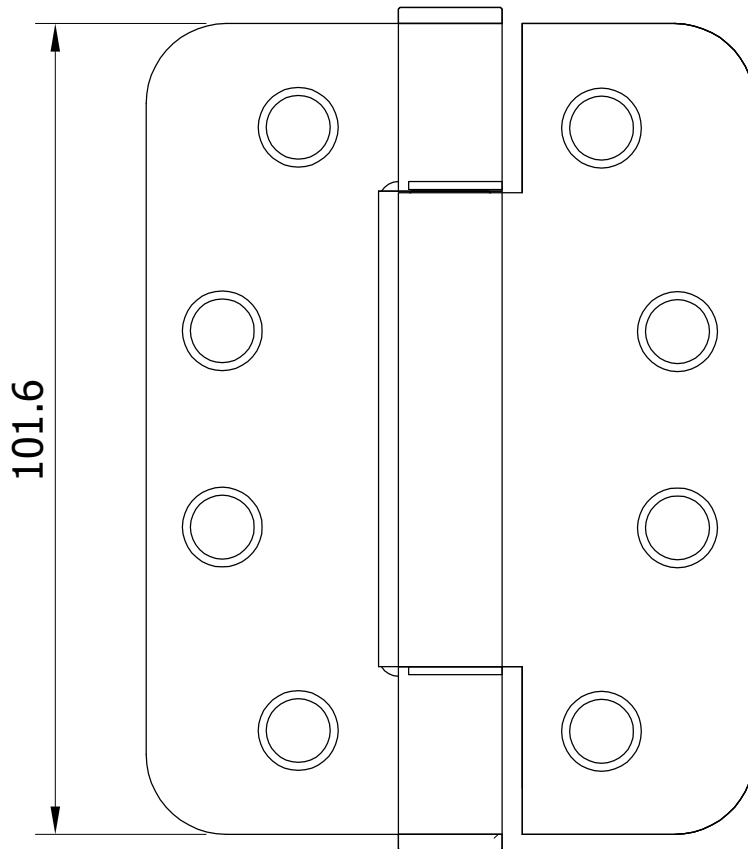

PRODUCT :- DH71RS

TOP VIEW

FRONT VIEW

CHECKED BY:- _____
APPROVED BY :- _____
DATE:- 03-08-2016, REV.NO.:- 00
ALL DIMENSIONS ARE IN MM.
ALL DIMENSIONS ARE APPROX.