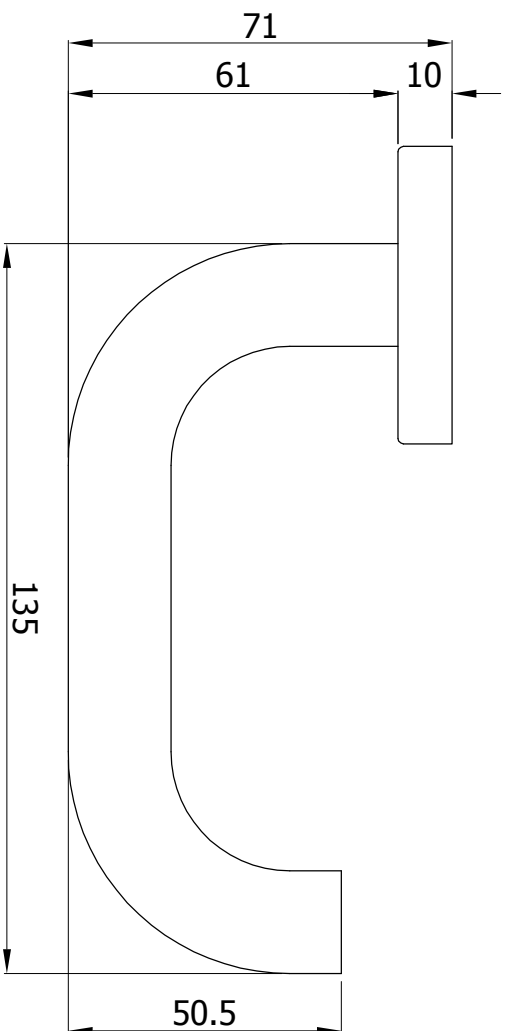

PRODUCT :- MH193S

DRAWN BY:- _____

CHECKED BY:- _____

APPROVED BY :- _____

DATE:- 27-07-2016, REV.NO.:- 00

ALL DIMENSIONS ARE IN MM.

ALL DIMENSIONS ARE APPROX.

- Corrosion Resistant High Grade AISI 316 Stainless Steel Architectural Products.