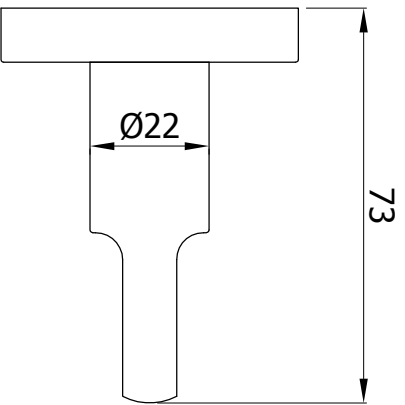

PRODUCT :- MH1964S

DRAWN BY:- _____
CHECKED BY:- _____
APPROVED BY :- _____
DATE:- 27-07-2016, REV.NO.:- 00
ALL DIMENSIONS ARE IN MM.
ALL DIMENSIONS ARE APPROX.

- Corrosion Resistant High Grade AISI 316 Stainless Steel Architectural Products.