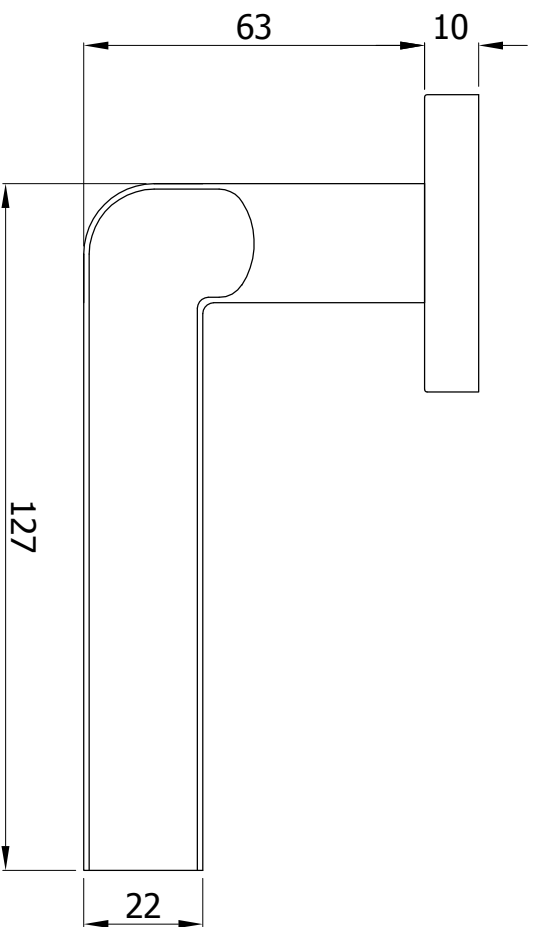

PRODUCT :- MH1964S

DRAWN BY:- _____
CHECKED BY:- _____
APPROVED BY :- _____
DATE:- 27-07-2016, REV.NO.:- 00
ALL DIMENSIONS ARE IN MM.
ALL DIMENSIONS ARE APPROX.

- Corrosion Resistant High Grade AISI 316 Stainless Steel Architectural Products.