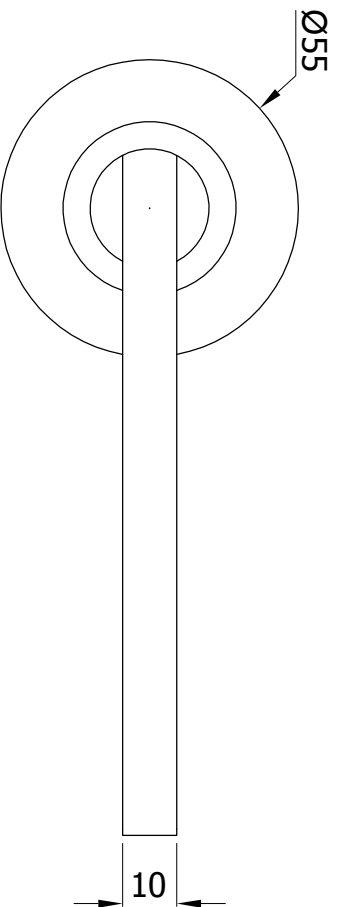

PRODUCT :- MH1964S

DRAWN BY:- _____
CHECKED BY:- _____
APPROVED BY :- _____
DATE:- 27-07-2016, REV.NO.:- 00
ALL DIMENSIONS ARE IN MM.
ALL DIMENSIONS ARE APPROX.

- Corrosion Resistant High Grade AISI 316 Stainless Steel Architectural Products.