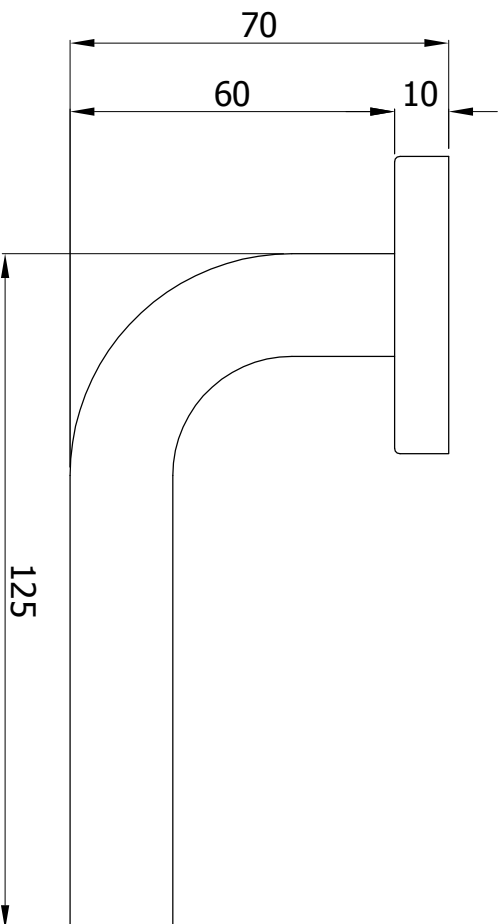

PRODUCT :- MH197S

DRAWN BY:- _____
CHECKED BY:- _____
APPROVED BY :- _____
DATE:- 27-07-2016, REV.NO.:- 00
ALL DIMENSIONS ARE IN MM.
ALL DIMENSIONS ARE APPROX.

- Corrosion Resistant High Grade AISI 316 Stainless Steel Architectural Products.