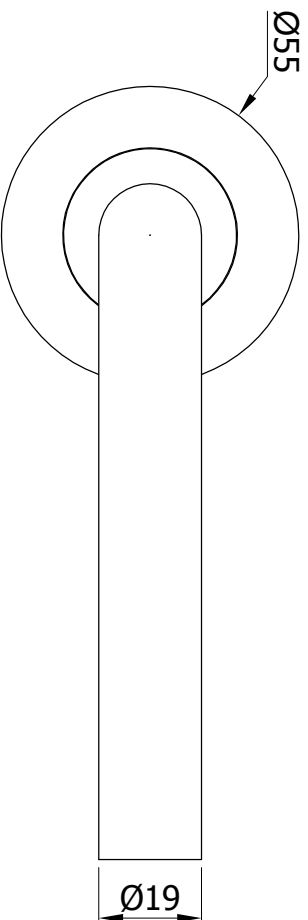

PRODUCT :- MH197S

DRAWN BY:- _____
CHECKED BY:- _____
APPROVED BY :- _____
DATE:- 27-07-2016, REV.NO.:- 00
ALL DIMENSIONS ARE IN MM.
ALL DIMENSIONS ARE APPROX.

- Corrosion Resistant High Grade AISI 316 Stainless Steel Architectural Products.