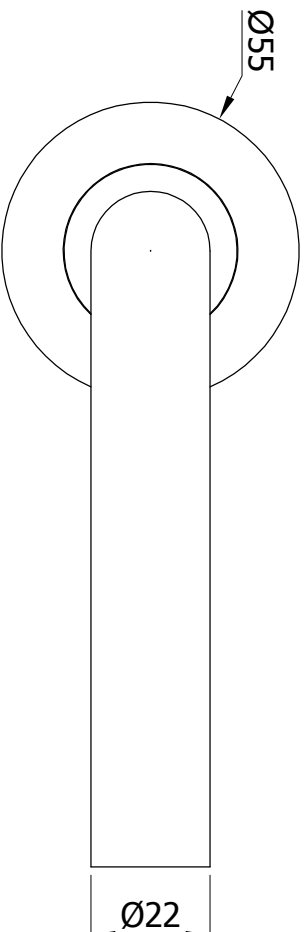

PRODUCT :- MH2221S

DRAWN BY:- \_\_\_\_\_

CHECKED BY:- \_\_\_\_\_

APPROVED BY :- \_\_\_\_\_

DATE:- 27-07-2016, REV.NO.:- 00

ALL DIMENSIONS ARE IN MM.

ALL DIMENSIONS ARE APPROX.

- Corrosion Resistant High Grade AISI 316 Stainless Steel Architectural Products.