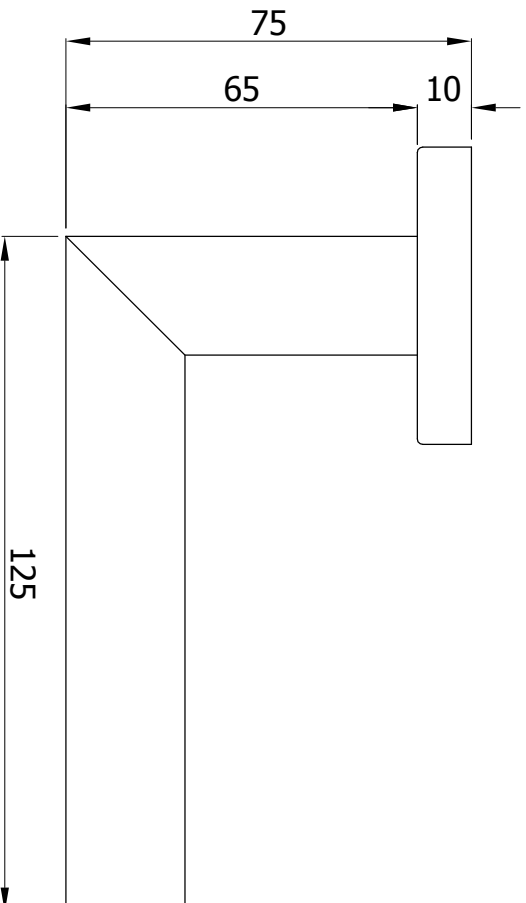

PRODUCT :- MH2221S

DRAWN BY:- \_\_\_\_\_

CHECKED BY:- \_\_\_\_\_

APPROVED BY :- \_\_\_\_\_

DATE:- 27-07-2016, REV.NO.:- 00

ALL DIMENSIONS ARE IN MM.

ALL DIMENSIONS ARE APPROX.

- Corrosion Resistant High Grade AISI 316 Stainless Steel Architectural Products.