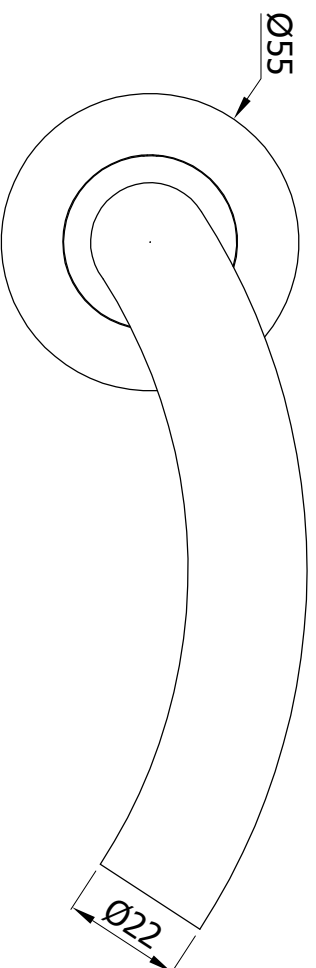

PRODUCT :- MH22222S

DRAWN BY:- _____

CHECKED BY:- _____

APPROVED BY :- _____

DATE:- 27-07-2016, REV.NO.:- 00

ALL DIMENSIONS ARE IN MM.

ALL DIMENSIONS ARE APPROX.

- Corrosion Resistant High Grade AISI 316 Stainless Steel Architectural Products.