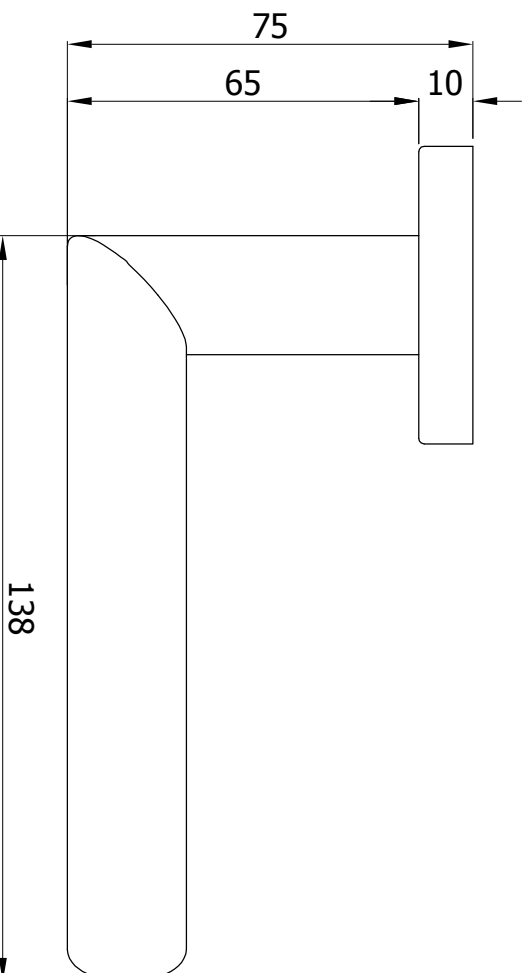

PRODUCT :- MH22222S

DRAWN BY:- _____

CHECKED BY:- _____

APPROVED BY :- _____

DATE:- 27-07-2016, REV.NO.:- 00

ALL DIMENSIONS ARE IN MM.

ALL DIMENSIONS ARE APPROX.

- Corrosion Resistant High Grade AISI 316 Stainless Steel Architectural Products.