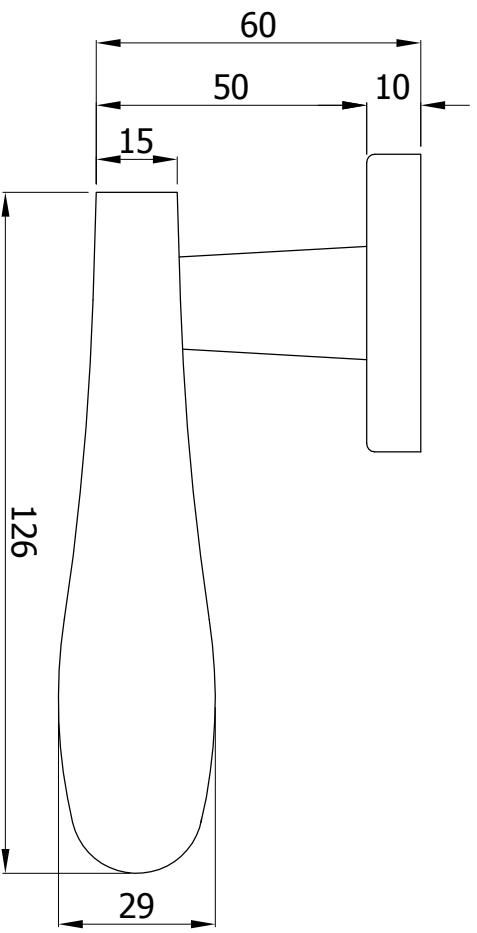

PRODUCT :- MH2241S

DRAWN BY:- _____
CHECKED BY:- _____
APPROVED BY :- _____
DATE:- 27-07-2016, REV.NO.:- 00
ALL DIMENSIONS ARE IN MM.
ALL DIMENSIONS ARE APPROX.

- Corrosion Resistant High Grade AISI 316 Stainless Steel Architectural Products.