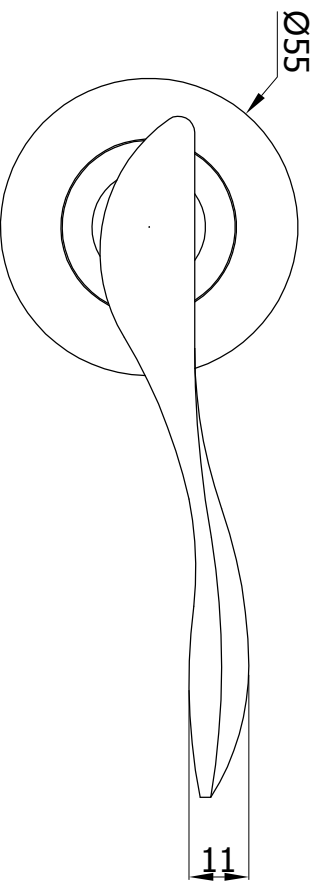

PRODUCT :- MH2241S

DRAWN BY:- _____
CHECKED BY:- _____
APPROVED BY :- _____
DATE:- 27-07-2016, REV.NO.:- 00
ALL DIMENSIONS ARE IN MM.
ALL DIMENSIONS ARE APPROX.

- Corrosion Resistant High Grade AISI 316 Stainless Steel Architectural Products.