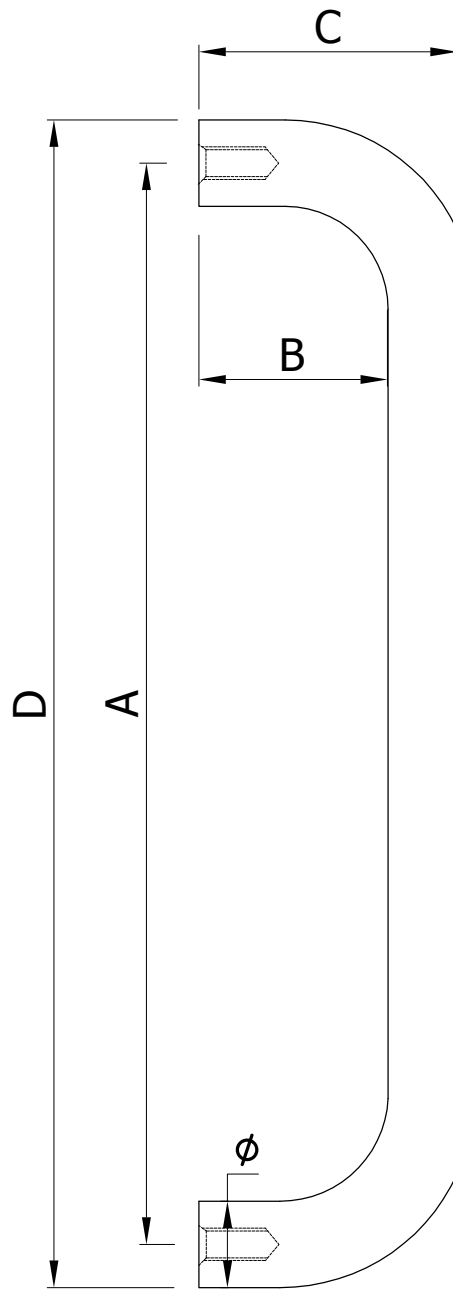

PRODUCT :- PH (Flat)

DIM / CODE	PH19	PH22
ϕ	19	22
A	150	150
B	43	44
C	58	62
D	169	172
E	-	

DRAWN BY:- _____
 CHECKED BY:- _____
 APPROVED BY :- _____
 DATE:- 01-12-2011, REV.NO.:- 00
 ALL DIMENSIONS ARE IN MM.
 ALL DIMENSIONS ARE APPROX.