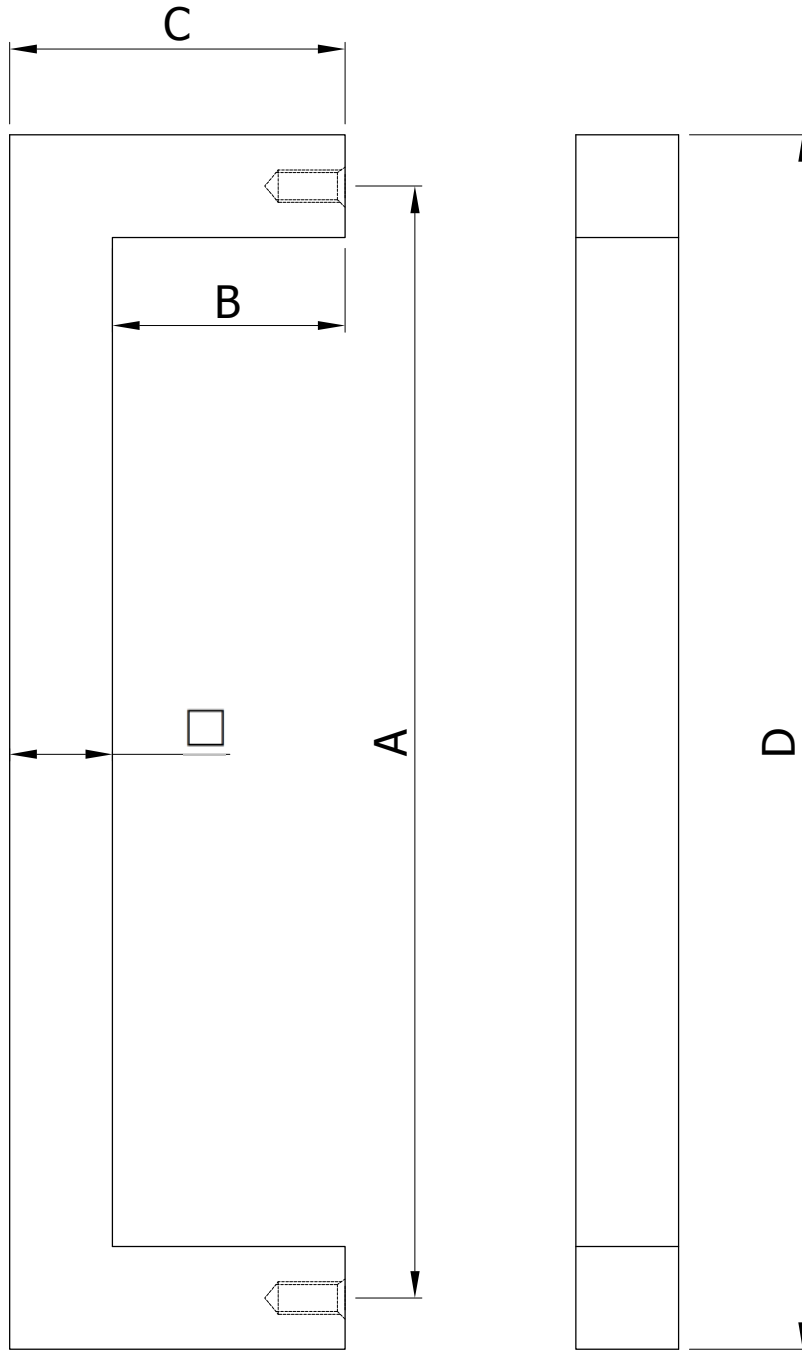

PRODUCT :- PH82

DIM / CODE	PH8219	PH8225
□	19	25
A	200	350
B	41	40
C	60	65
D	219	375
E	-	-

DRAWN BY:- _____
 CHECKED BY:- _____
 APPROVED BY :- _____
 DATE:- 01-12-2011, REV.NO.:- 00
 ALL DIMENSIONS ARE IN MM.
 ALL DIMENSIONS ARE APPROX.