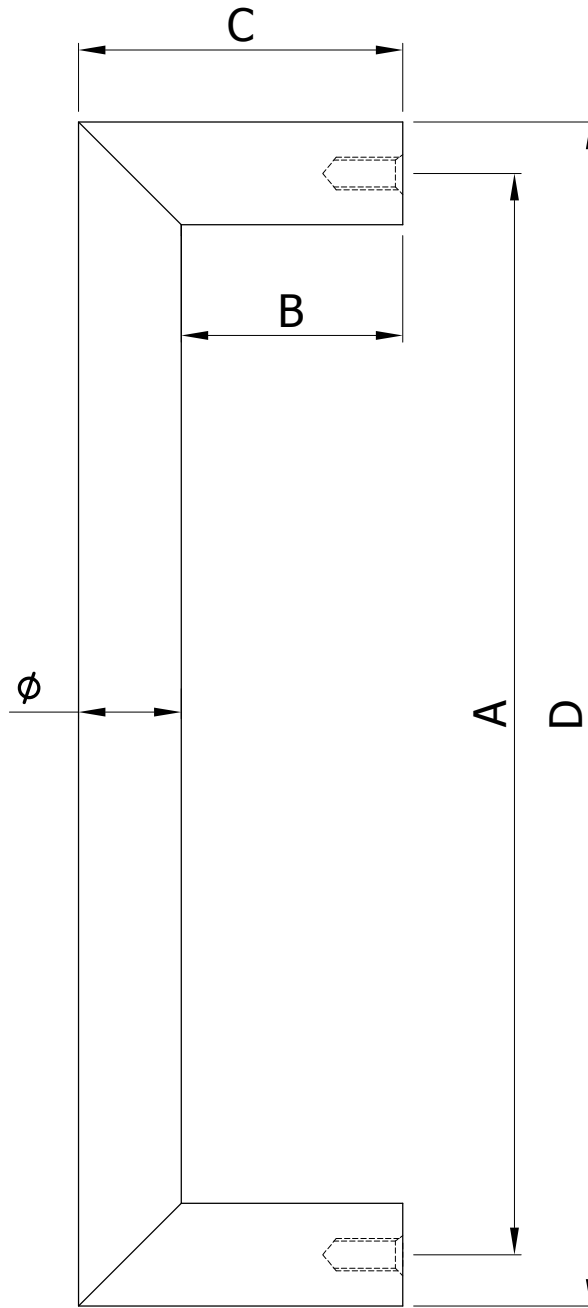

PRODUCT :- PHC

DIM / CODE	PHC19	PHC22	PHC25	PHC32	PHC38
φ	19	22	25	32	38
A	200	200	250	400	600
B	41	41	40	57	62
C	60	63	65	89	100
D	219	222	275	432	638
E	-	-	-	-	-

DRAWN BY:- _____
 CHECKED BY:- _____
 APPROVED BY :- _____
 DATE:- 01-12-2011, REV.NO.:- 00
 ALL DIMENSIONS ARE IN MM.
 ALL DIMENSIONS ARE APPROX.