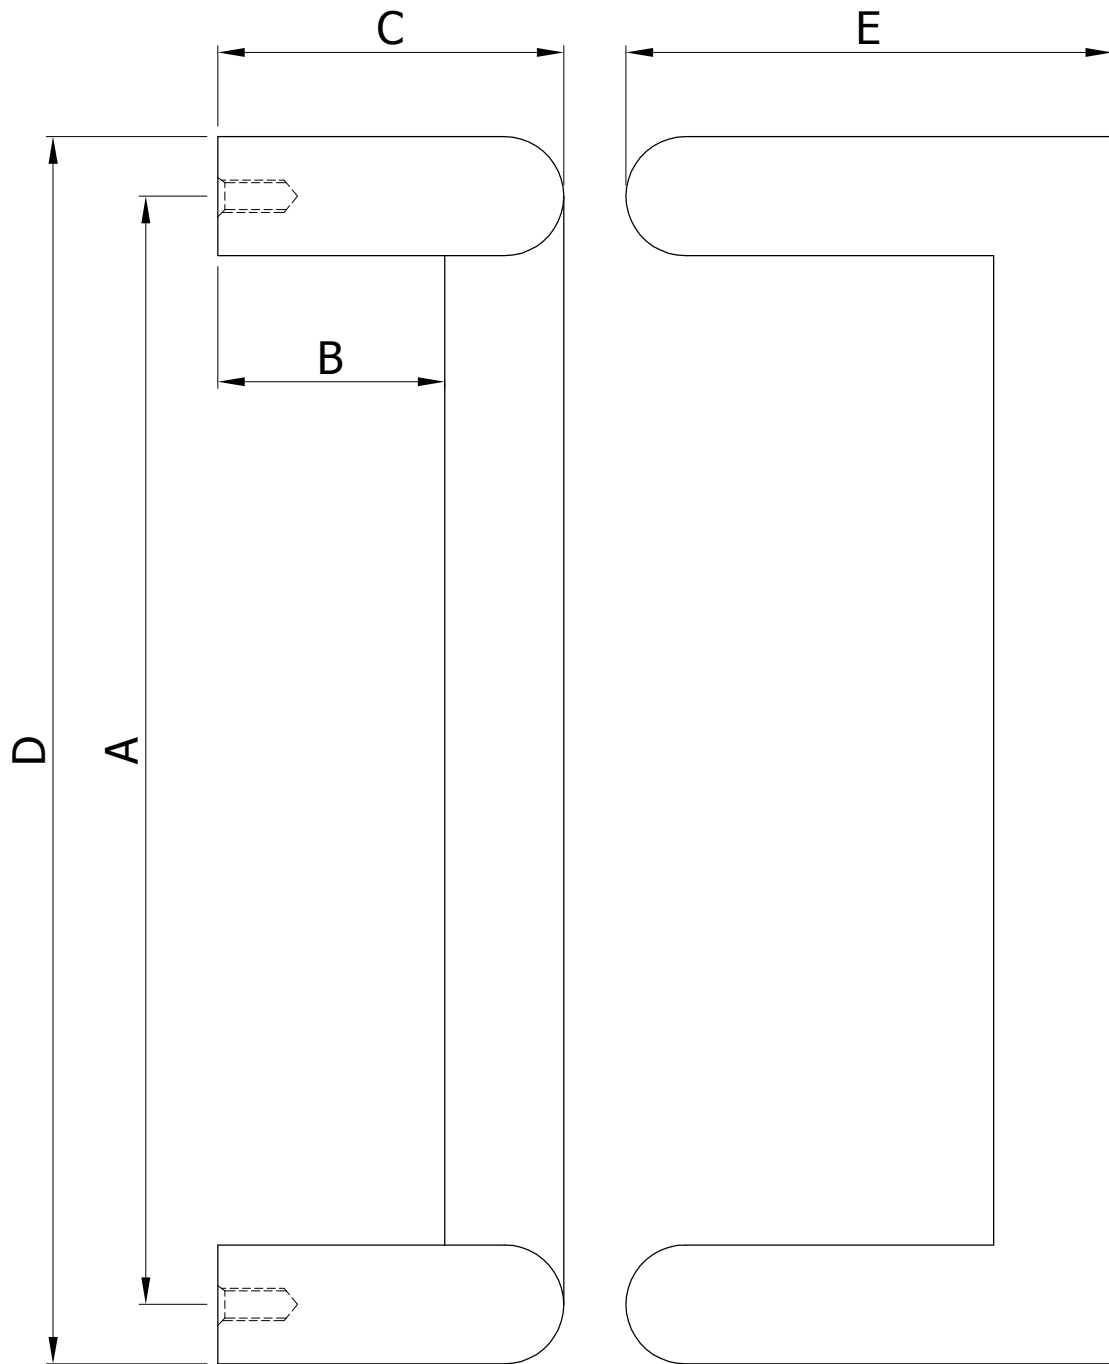

PRODUCT :- PHG

| DIM / CODE | PHG22 | PHG25 | PHG32 |
|------------|-------|-------|-------|
| φ | 22 | 25 | 32 |
| A | 200 | 250 | 450 |
| B | 42 | 40 | 58 |
| C | 64 | 65 | 89 |
| D | 222 | 275 | 482 |
| E | 90 | 90 | 100 |

DRAWN BY:- _____
 CHECKED BY:- _____
 APPROVED BY :- _____
 DATE:- 01-12-2011, REV.NO.:- 00
 ALL DIMENSIONS ARE IN MM.
 ALL DIMENSIONS ARE APPROX.