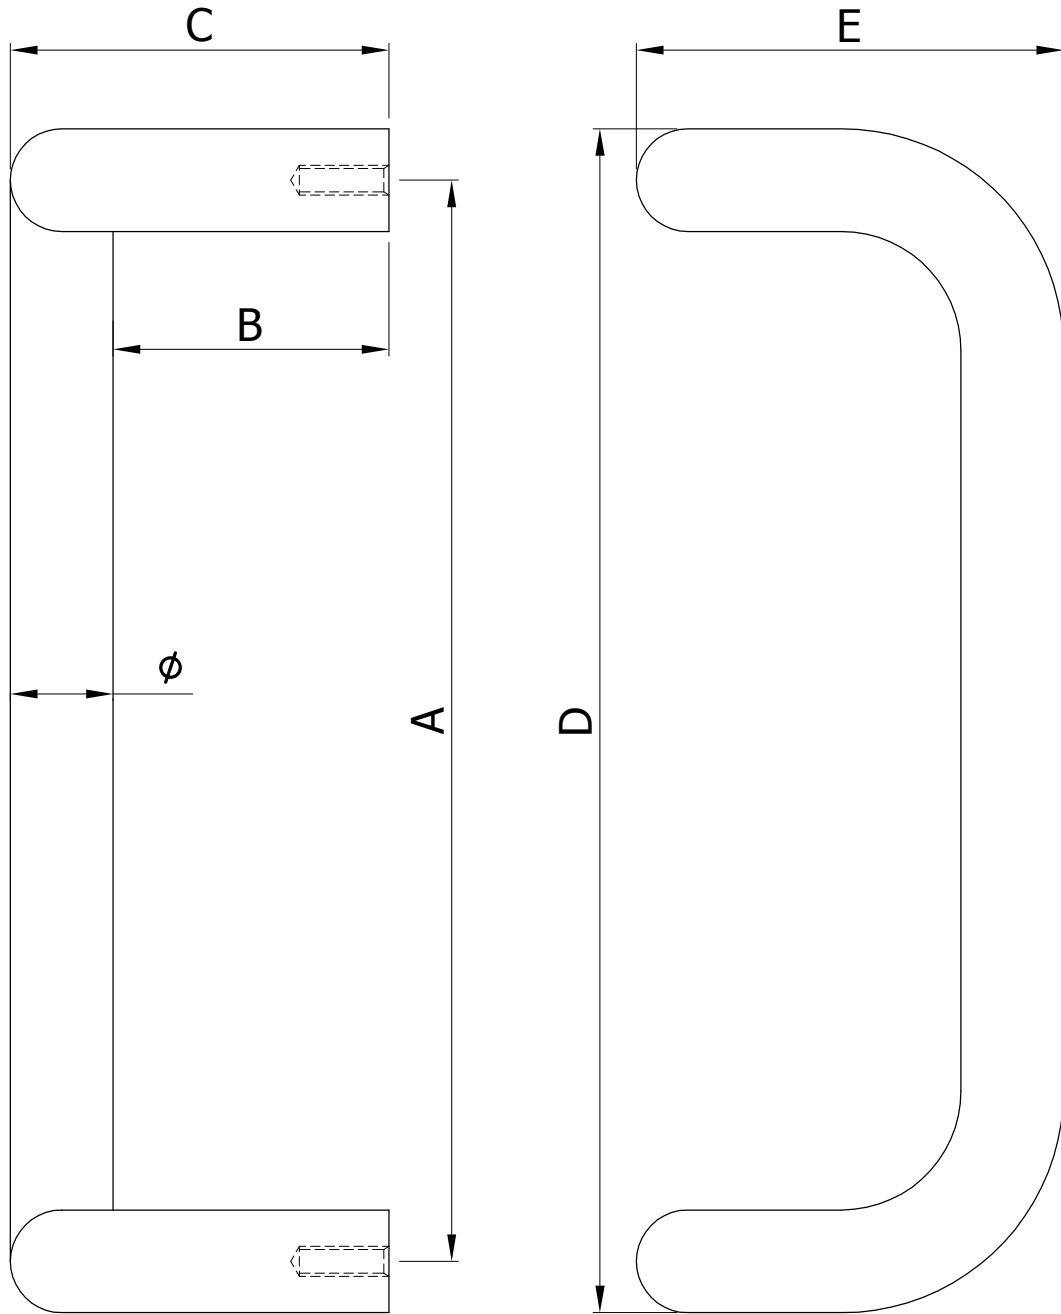

PRODUCT :- PHS

DIM / CODE	PHS19	PHS22	PHS25
ϕ	19	22	25
A	150	150	300
B	50	47	60
C	69	69	85
D	169	172	325
E	70	94	146

DRAWN BY:- _____
 CHECKED BY:- _____
 APPROVED BY :- _____
 DATE:- 01-12-2011, REV.NO.:- 00
 ALL DIMENSIONS ARE IN MM.
 ALL DIMENSIONS ARE APPROX.